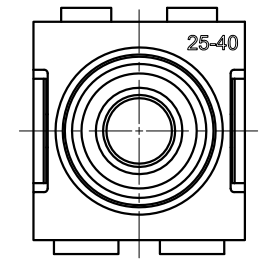

B

B

C

C

D

D

 All Dimensions in mm Original Size DIN A4	Date 2022-4-19	Drawing No. TC3404707	Rev. A00	Scale 1:1
	 InKonn® InKonn (Suzhou) Electric Technology Co.,Ltd.	Part No. 10 38 001 1220	Created by Shuxu Huang	Checked by Yiyi Luo
Type Name I2M200-001.1-F				