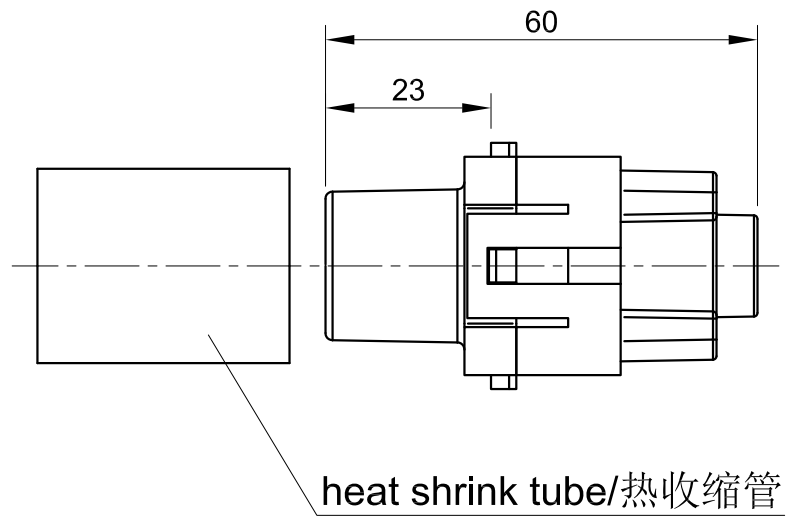

B

B

C

C

D

D

 All Dimensions in mm Original Size DIN A4	Date 2022-4-19	Drawing No. TC3404707	Rev. A00	Scale 1:1
	 InKonn® InKonn (Suzhou) Electric Technology Co.,Ltd.	Part No. 10 38 001 1220	Created by Shuxu Huang	Checked by Yiyi Luo
Type Name I2M200-001.1-F				