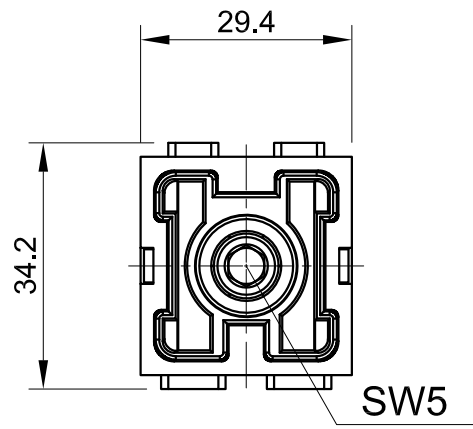

B

B

C

C

D

D

 All Dimensions in mm Original Size DIN A4	Date 2022-4-19	Drawing No. TC3404707	Rev. A00	Scale 1:1
	 InKonn® InKonn (Suzhou) Electric Technology Co.,Ltd.	Part No. 10 38 001 1220	Created by Shuxu Huang	Checked by Yiyi Luo
Type Name I2M200-001.1-F				